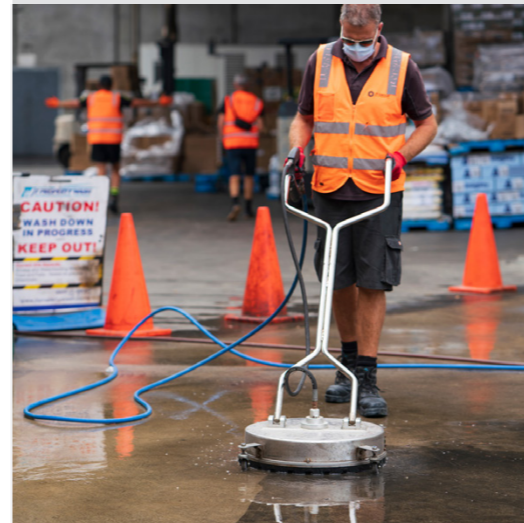

Wastewater management systems

We use the latest technology so that as far as the environment is concerned, the glistening clean building is all we leave behind. This technology includes booms, drain covers, suction pumps and scrubbing machines which are used to remove waste water for safe disposal and a washing process that is programmed to clean effectively while using less water.